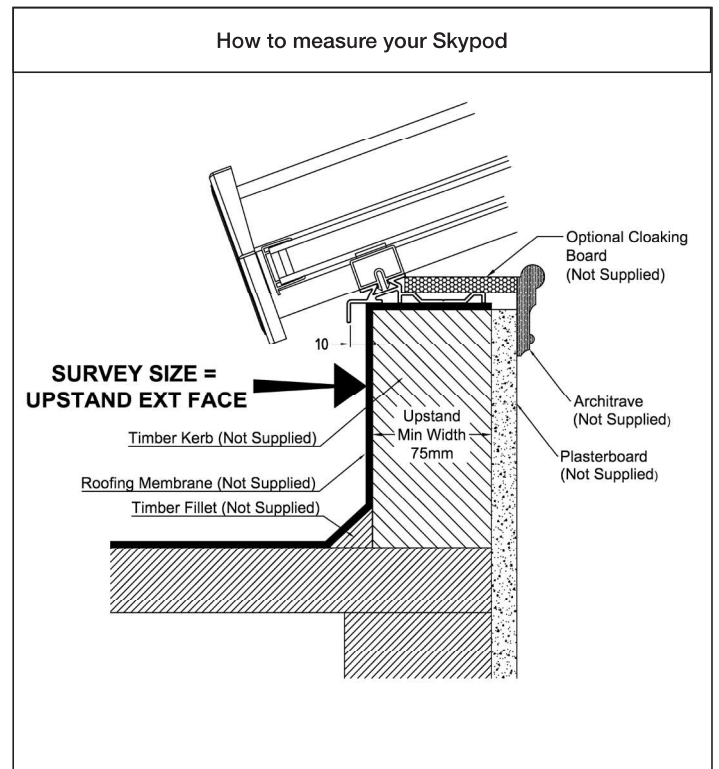

Pitched skylights order form

Birchwood Way, Cotes Park Industrial Estate, Alfreton, Derbyshire DE55 4QQ
Tel: 01773 842336 Fax: 01773 842340 Email: conservatories@eurocell.co.uk

All together better

PO number	
This form is for	
An order	
A quote	
Quote reference number	

Your information	
Company / Branch	
Account number (if applicable)	
Name	
Contact telephone	
Contact fax	

Glass delivery address	
Postcode	
Date ordered	Date required

Glass options	
1.2 U Value	1.0 U-Value*
Perfect Day:	Perfect Day:
☐ Super Blue	☐ Super Blue 4S
☐ Super Neutral	☐ Super Neutral 4S
☐ Super Bronze	☐ Super Bronze 4S
☐ Super Clear	
*1.0 U-value at price premium.	

Colour options
EXT
☐ White
☐ Golden Oak
☐ Rosewood
☐ Moondust Grey
☐ Anthracite Grey
All roofs are white internal.

Roof vents
☐ Manual roof vent
☐ Gold coloured winder
☐ Chrome coloured winder
☐ Electric vent
☐ Rocker switch
☐ Auto-vent controller
Available subject to design of roof.

Standard kit sizes
☐ 1.0m x 1.5m
☐ 1.0m x 2.5m
☐ 1.5m x 2.0m
☐ 1.5m x 3.0m
☐ 2.0m x 3.0m
☐ 2.0m x 4.0m
Please select your colour All come with Perfect Day Super Blue

Additional notes