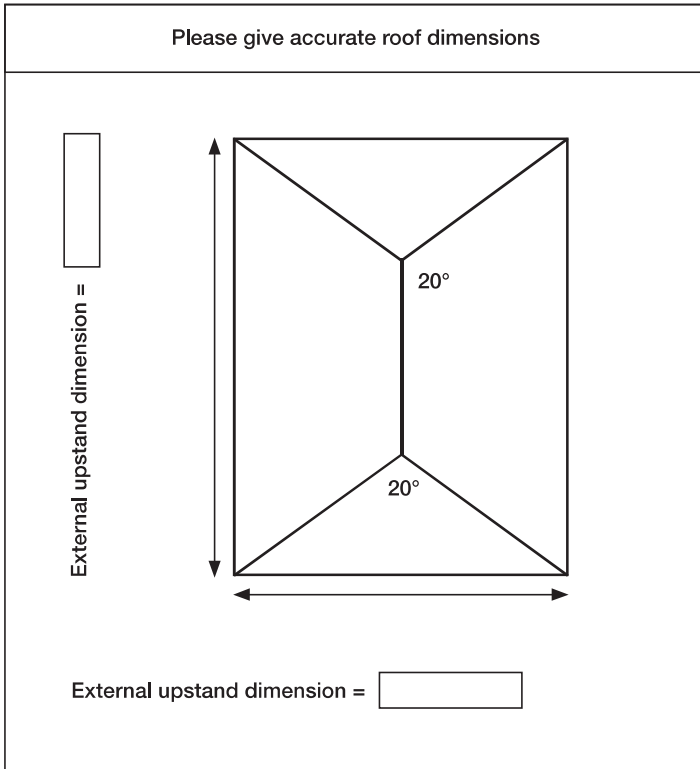

Pitched skylights order form

Birchwood Way, Cotes Park Industrial Estate, Alfreton, Derbyshire DE55 4QQ
Tel: 01773 842336 Fax: 01773 842340 Email: conservatories@eurocell.co.uk

All together better

PO number	
This form is for	
An order	
A quote	
Quote reference number	

Your information	
Company / Branch	
Account number (if applicable)	
Name	
Contact telephone	
Contact fax	

Glass delivery address	
Postcode	
Date ordered	Date required

Glass options	
1.2 U Value	1.0 U-Value*
Perfect Day:	Perfect Day:
☐ Super Blue	☐ Super Blue 4S
☐ Super Neutral	☐ Super Neutral 4S
☐ Super Bronze	☐ Super Bronze 4S
☐ Super Clear	
*1.0 U-value at price premium.	

Colour options
EXT
☐ White
☐ Golden Oak
☐ Rosewood
☐ Moondust Grey
☐ Anthracite Grey
All roofs are white internal.

Roof vents
☐ Manual roof vent
☐ Gold coloured winder
☐ Chrome coloured winder
☐ Electric vent
☐ Rocker switch
☐ Auto-vent controller
Available subject to design of roof.

Standard kit sizes
☐ 1.0m x 1.5m
☐ 1.0m x 2.5m
☐ 1.5m x 2.0m
☐ 1.5m x 3.0m
☐ 2.0m x 3.0m
☐ 2.0m x 4.0m
Please select your colour All come with Perfect Day Super Blue

Additional notes